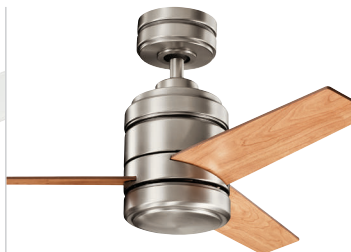

38"/48"/58" Arkwright™ Motor Assembly

300146OBB
Oil Brushed Bronze™ Motor
Assembly Finish
370025OBB 38" Walnut Blades
338203OBB LED Light Kit
(Blades and Light Kit Sold Separately)

300146PN
Polished Nickel Motor
Assembly Finish
370027PN 58" Sapelle Blades
(Blades Sold Separately)

300146WH
White Motor Assembly Finish
370029WH 48" Clear White/
Silver Speck Blades
(Blades Sold Separately)

300146AP
Antique Pewter Motor
Assembly Finish
370025AP 38" Light Cherry Blades
(Blades Sold Separately)

300146WH
White Motor Assembly Finish
370030WH 58" Clear White/
Silver Speck Blades
(Blades Sold Separately)